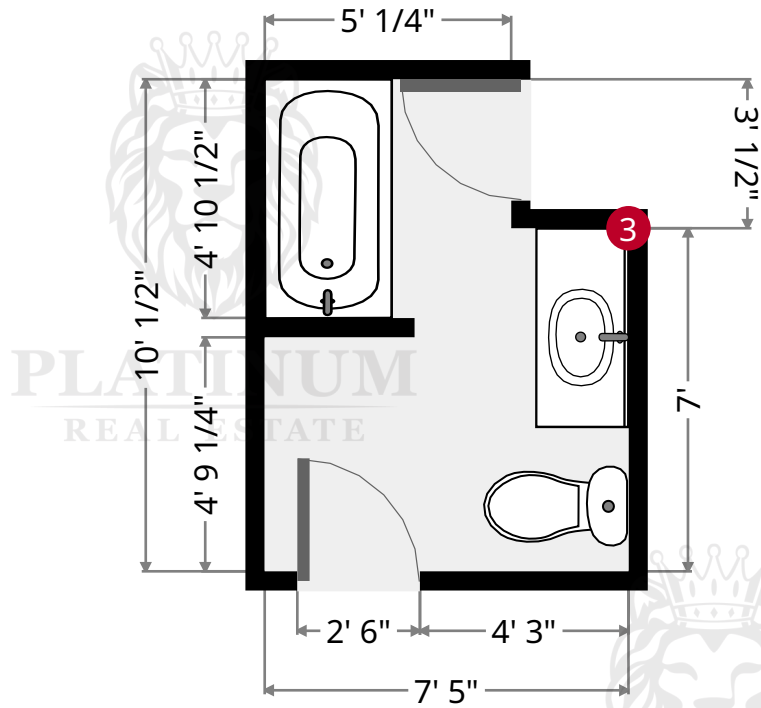

Hall

Width: 11' 1 1/2"
 Length: 27' 8 3/4"
 Area: 158.53 sq ft
 Perimeter: 79' 3 1/2"

PLATINUM
 REAL ESTATE

PLATINUM
 REAL ESTATE

Luxury Home Experts
 1-844-LUX-PROS
 ClevelandLuxuryExperts.com

Mark Denise Rick Donna

PLATINUM
 REAL ESTATE

Bedroom

Width: 17' 6 3/4"
 Length: 19' 4 1/2"
 Area: 224.06 sq ft
 Perimeter: 73' 10 1/2"

Closet

Width: 7' 3 1/4"
 Length: 10' 3/4"
 Area: 73.13 sq ft
 Perimeter: 34' 7 3/4"

Luxury Home Experts
 1-844-LUX-PROS
 ClevelandLuxuryExperts.com

Mark Denise Rick Donna

PLATINUM
 REAL ESTATE

Bathroom

Width: 7' 5"
 Length: 10' 1/2"
 Area: 66.05 sq ft
 Perimeter: 41' 3/4"

3  Vanity Cabinet

- Height: 3' 1/4"

Luxury Home Experts
 1-844-LUX-PROS
 ClevelandLuxuryExperts.com

All information deemed to be reliable but not guaranteed. This is not intended to solicit currently listed properties. Equal housing opportunities.

Closet

Width: 2'
 Length: 2' 7 3/4"
 Area: 5.27 sq ft
 Perimeter: 9' 3 1/4"