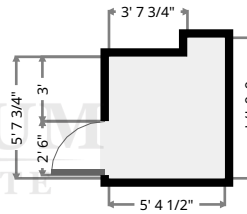

Luxury Home Experts
 1-844-LUX-PROS
 ClevelandLuxuryExperts.com

Mark Denise Rick Donna

PLATINUM
 REAL ESTATE

Bathroom

Width: 3'
 Length: 7' 7 1/2"
 Area: 23.02 sq ft
 Perimeter: 21' 3 3/4"

Bathroom

Width: 7' 7 3/4"
 Length: 9'
 Area: 67.64 sq ft
 Perimeter: 39' 5 1/2"

Luxury Home Experts
 1-844-LUX-PROS
 ClevelandLuxuryExperts.com

Mark Denise Rick Donna

PLATINUM
 REAL ESTATE

Closet

Width: 5' 4 1/2"
 Length: 6' 6 1/4"
 Area: 31.91 sq ft
 Perimeter: 23' 9 3/4"

PLATINUM
 REAL ESTATE

Hall

Width: 11' 1 1/2"
 Length: 27' 8 3/4"
 Area: 158.53 sq ft
 Perimeter: 79' 3 1/2"

PLATINUM
 REAL ESTATE

PLATINUM
 REAL ESTATE

Luxury Home Experts
 1-844-LUX-PROS
 ClevelandLuxuryExperts.com

Mark Denise Rick Donna

PLATINUM
 REAL ESTATE

Bedroom

Width: 17' 6 3/4"
 Length: 19' 4 1/2"
 Area: 224.06 sq ft
 Perimeter: 73' 10 1/2"

Closet

Width: 7' 3 1/4"
 Length: 10' 3/4"
 Area: 73.13 sq ft
 Perimeter: 34' 7 3/4"

Luxury Home Experts
 1-844-LUX-PROS
 ClevelandLuxuryExperts.com