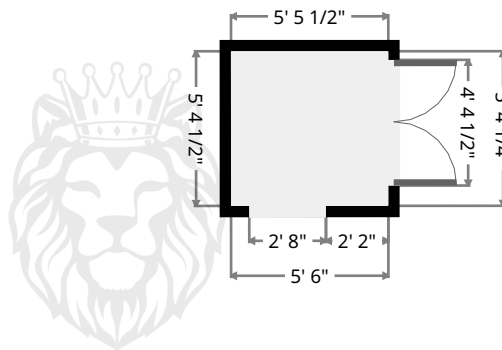

PLATINUM
 REAL ESTATE

Hall

Width: 20' 6 1/4"
 Length: 39' 2 3/4"
 Area: 343.88 sq ft
 Perimeter: 127' 9 1/2"

PLATINUM
 REAL ESTATE

Luxury Home Experts
 1-844-LUX-PROS
 ClevelandLuxuryExperts.com

Mark Denise Rick Donna

PLATINUM
 REAL ESTATE

Living Room

Width: 19' 9 3/4"
 Length: 21' 3/4"
 Area: 412.12 sq ft
 Perimeter: 79' 10 1/2"

Hall

Width: 5' 4 1/4"
 Length: 5' 6"
 Area: 29.35 sq ft
 Perimeter: 21' 8"

Luxury Home Experts
 1-844-LUX-PROS
 ClevelandLuxuryExperts.com

Mark Denise Rick Donna

PLATINUM
 REAL ESTATE

Hall

Width: 3' 1 1/2"
Length: 3' 7 3/4"
Area: 11.40 sq ft
Perimeter: 13' 6 1/2"

Stairway

Width: 3' 4 1/4"
Length: 7' 8"
Area: 25.68 sq ft
Perimeter: 22' 1/4"

Luxury Home Experts
1-844-LUX-PROS
ClevelandLuxuryExperts.com

Mark Denise Rick Donna

PLATINUM
REAL ESTATE

Stairway

Width: 3' 4 1/4"
 Length: 8' 8 3/4"
 Area: 29.36 sq ft
 Perimeter: 24' 2 1/4"

Bathroom

Width: 5' 4 1/4"
 Length: 6' 4 3/4"
 Area: 34.23 sq ft
 Perimeter: 23' 6"