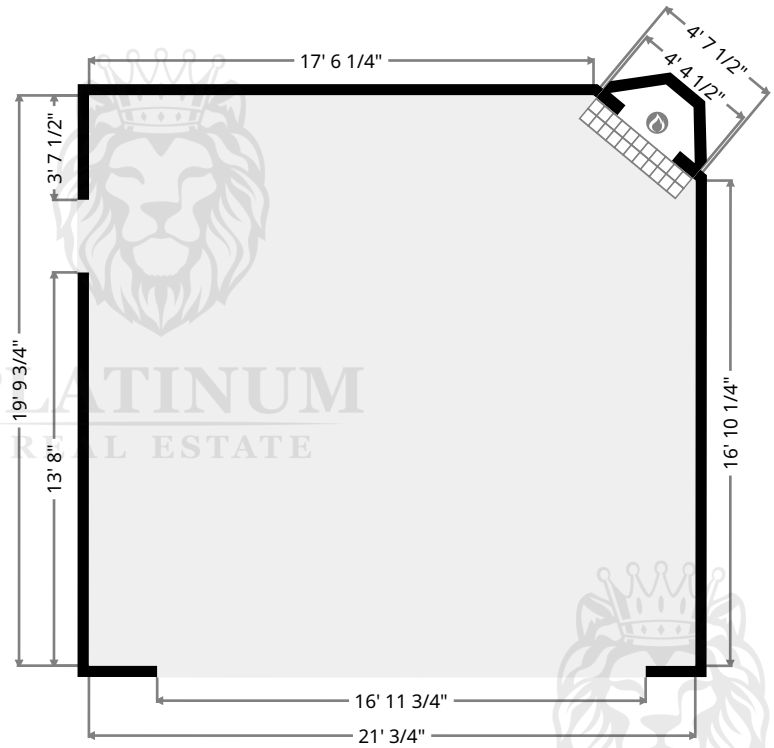

PLATINUM
 REAL ESTATE

Hall

Width: 20' 6 1/4"
 Length: 39' 2 3/4"
 Area: 343.88 sq ft
 Perimeter: 127' 9 1/2"

PLATINUM
 REAL ESTATE

Luxury Home Experts
 1-844-LUX-PROS
 ClevelandLuxuryExperts.com

Mark Denise Rick Donna

PLATINUM
 REAL ESTATE

Living Room

Width: 19' 9 3/4"
 Length: 21' 3/4"
 Area: 412.12 sq ft
 Perimeter: 79' 10 1/2"

Hall

Width: 5' 4 1/4"
 Length: 5' 6"
 Area: 29.35 sq ft
 Perimeter: 21' 8"

Luxury Home Experts
 1-844-LUX-PROS
 ClevelandLuxuryExperts.com

Mark Denise Rick Donna

PLATINUM
 REAL ESTATE

Hall

Width: 3' 1 1/2"
Length: 3' 7 3/4"
Area: 11.40 sq ft
Perimeter: 13' 6 1/2"

Stairway

Width: 3' 4 1/4"
Length: 7' 8"
Area: 25.68 sq ft
Perimeter: 22' 1/4"

Luxury Home Experts
1-844-LUX-PROS
ClevelandLuxuryExperts.com

Mark Denise Rick Donna

PLATINUM
REAL ESTATE

Stairway

Width: 3' 4 1/4"
 Length: 8' 8 3/4"
 Area: 29.36 sq ft
 Perimeter: 24' 2 1/4"

Bathroom

Width: 5' 4 1/4"
 Length: 6' 4 3/4"
 Area: 34.23 sq ft
 Perimeter: 23' 6"