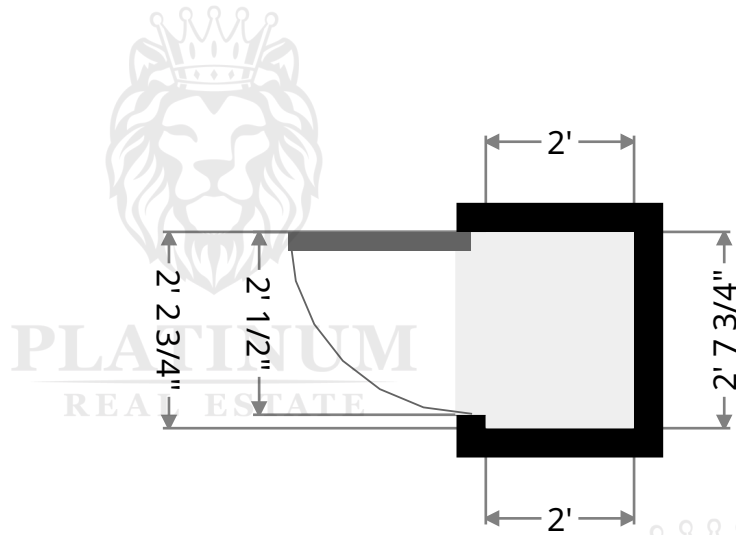

Hall

Width: 11' 1 1/2"
 Length: 27' 8 3/4"
 Area: 158.53 sq ft
 Perimeter: 79' 3 1/2"

PLATINUM
 REAL ESTATE

PLATINUM
 REAL ESTATE

Luxury Home Experts
 1-844-LUX-PROS
 ClevelandLuxuryExperts.com

Mark Denise Rick Donna

PLATINUM
 REAL ESTATE

Bedroom

Width: 17' 6 3/4"
 Length: 19' 4 1/2"
 Area: 224.06 sq ft
 Perimeter: 73' 10 1/2"

Closet

Width: 7' 3 1/4"
 Length: 10' 3/4"
 Area: 73.13 sq ft
 Perimeter: 34' 7 3/4"

Luxury Home Experts
 1-844-LUX-PROS
 ClevelandLuxuryExperts.com

Mark Denise Rick Donna

PLATINUM
 REAL ESTATE

Bathroom

Width: 7' 5"
 Length: 10' 1/2"
 Area: 66.05 sq ft
 Perimeter: 41' 3/4"

3  Vanity Cabinet

- Height: 3' 1/4"

Luxury Home Experts
 1-844-LUX-PROS
 ClevelandLuxuryExperts.com

All information deemed to be reliable but not guaranteed. This is not intended to solicit currently listed properties. Equal housing opportunities.

Closet

Width: 2'
 Length: 2' 7 3/4"
 Area: 5.27 sq ft
 Perimeter: 9' 3 1/4"