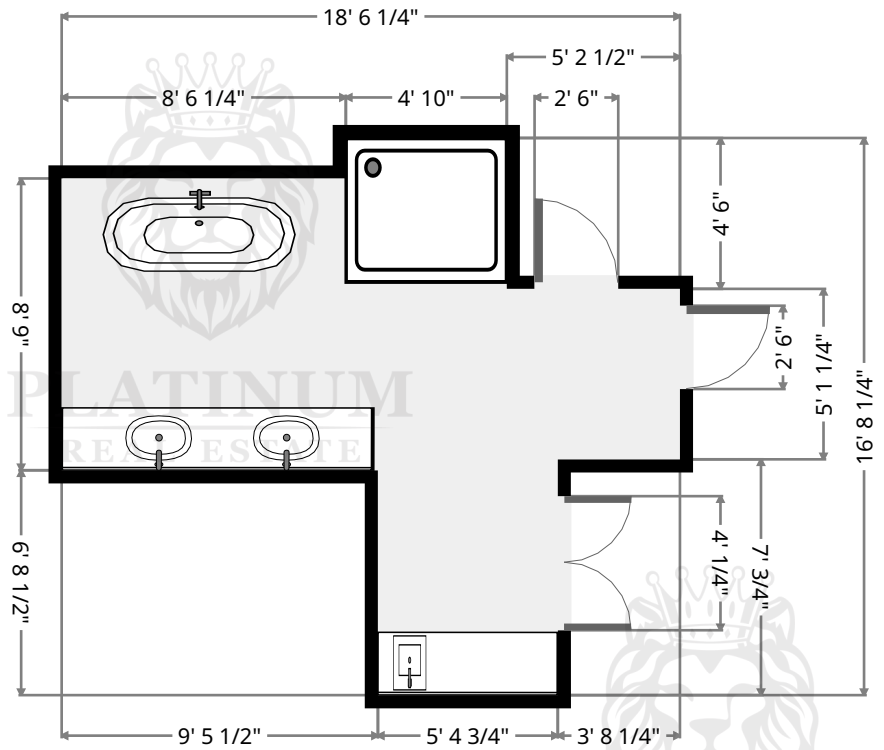

Dining Room

Width: 12' 2 3/4"
Length: 15' 3 3/4"
Area: 187.18 sq ft
Perimeter: 55' 1"

Luxury Home Experts
1-844-LUX-PROS
ClevelandLuxuryExperts.com

Mark Denise Rick Donna

PLATINUM
REAL ESTATE

Closet

Width: 8' 6 1/4"
 Length: 14' 5"
 Area: 120.52 sq ft
 Perimeter: 45' 10 1/4"

Toilet

Width: 4' 1 3/4"
 Length: 5' 5 1/4"
 Area: 20.51 sq ft
 Perimeter: 19' 2"

Luxury Home Experts
 1-844-LUX-PROS
 ClevelandLuxuryExperts.com

Mark Denise Rick Donna

PLATINUM
 REAL ESTATE

Bathroom

Width: 16' 8 1/4"
 Length: 18' 6 1/4"
 Area: 185.76 sq ft
 Perimeter: 70' 5 1/4"

The Luxury Home Experts
1-844-LUX-PROS
ClevelandLuxuryExperts.com

PLATINUM
REAL ESTATE

Bedroom

Width: 16' 5 1/2"
 Length: 19' 1 1/4"
 Area: 222.72 sq ft
 Perimeter: 78' 6 1/4"

Bedroom

Width: 14' 3/4"
 Length: 19' 9 1/2"
 Area: 239.16 sq ft
 Perimeter: 67' 8 1/4"

All information deemed to be reliable but not guaranteed. This is not intended to solicit currently listed properties. Equal housing opportunities.

Closet

Width: 2'
 Length: 2' 7 3/4"
 Area: 5.27 sq ft
 Perimeter: 9' 3 1/4"