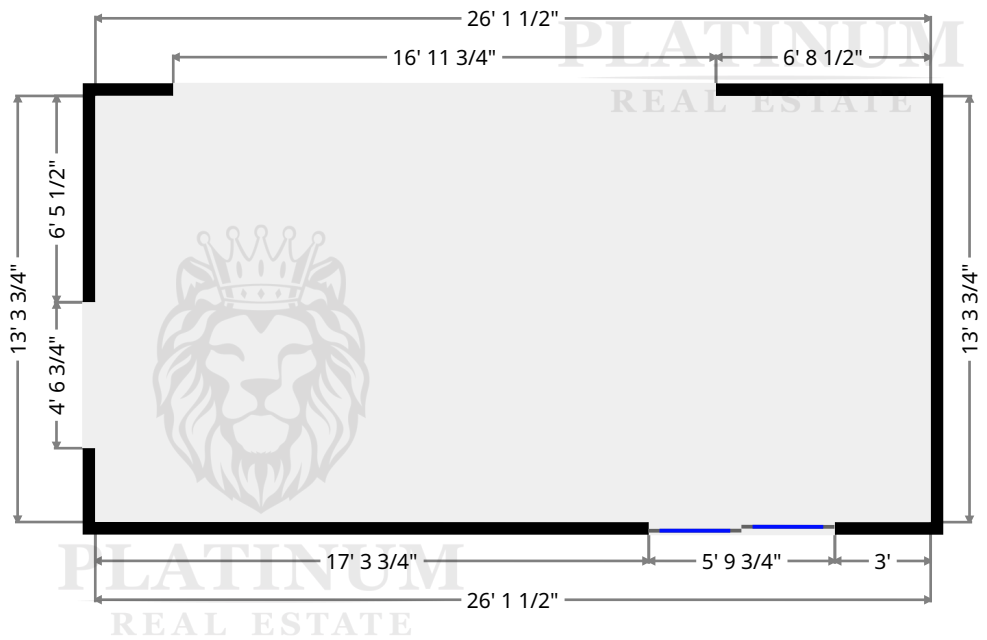

Luxury Home Experts
 1-844-LUX-PROS
 ClevelandLuxuryExperts.com

Mark Denise Rick Donna

PLATINUM
 REAL ESTATE

Closet

Width: 5'
 Length: 10' 7"
 Area: 52.95 sq ft
 Perimeter: 31' 2"

Master Bedroom

Width: 12' 4 3/4"
 Length: 20' 1 1/4"
 Area: 243.19 sq ft
 Perimeter: 64' 11 1/4"

Luxury Home Experts
 1-844-LUX-PROS
 ClevelandLuxuryExperts.com

Mark Denise Rick Donna

PLATINUM
 REAL ESTATE

Laundry Room

Width: 6' 7 1/4"
 Length: 10' 7 1/4"
 Area: 69.87 sq ft
 Perimeter: 34' 4 1/2"

Kitchen

Width: 13' 3 3/4"
 Length: 26' 1 1/2"
 Area: 347.89 sq ft
 Perimeter: 78' 10 1/2"

Luxury Home Experts
 1-844-LUX-PROS
 ClevelandLuxuryExperts.com

PLATINUM
 REAL ESTATE

Study

Width: 12' 4 1/2"
Length: 14' 10 1/2"
Area: 184.02 sq ft
Perimeter: 54' 6"

Dining Room

Width: 12' 2 3/4"
Length: 15' 3 3/4"
Area: 187.18 sq ft
Perimeter: 55' 1"

Luxury Home Experts
1-844-LUX-PROS
ClevelandLuxuryExperts.com

Mark Denise Rick Donna

PLATINUM
REAL ESTATE

Closet

Width: 8' 6 1/4"
 Length: 14' 5"
 Area: 120.52 sq ft
 Perimeter: 45' 10 1/4"