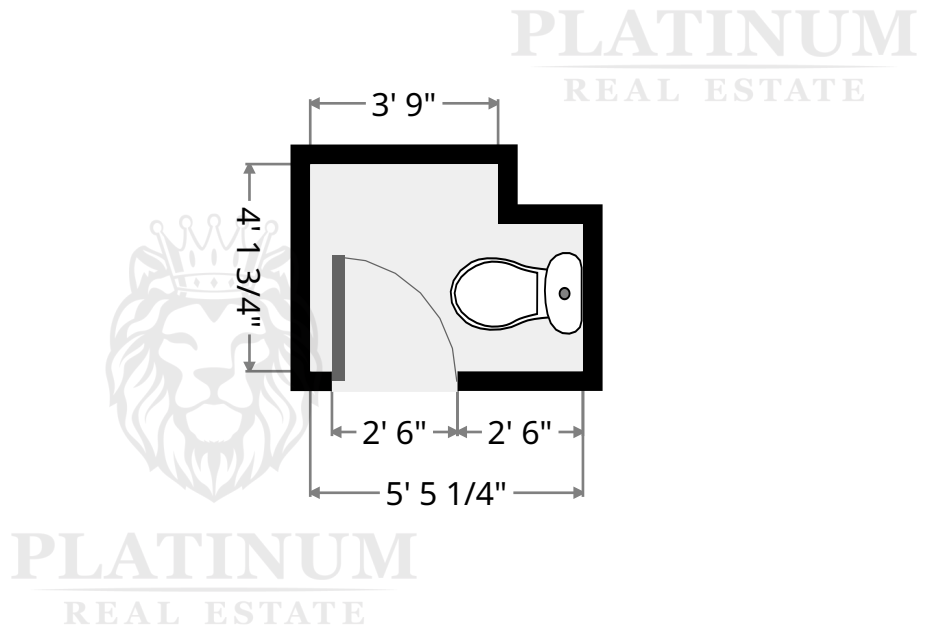

Luxury Home Experts
 1-844-LUX-PROS
 ClevelandLuxuryExperts.com

Mark Denise Rick Donna

PLATINUM
 REAL ESTATE

Closet

Width: 5'
 Length: 10' 7"
 Area: 52.95 sq ft
 Perimeter: 31' 2"

Master Bedroom

Width: 12' 4 3/4"
 Length: 20' 1 1/4"
 Area: 243.19 sq ft
 Perimeter: 64' 11 1/4"

Width: 13' 3 3/4"
 Length: 26' 1 1/2"
 Area: 347.89 sq ft
 Perimeter: 78' 10 1/2"

Luxury Home Experts
 1-844-LUX-PROS
 ClevelandLuxuryExperts.com

PLATINUM
 REAL ESTATE

Study

Width: 12' 4 1/2"
Length: 14' 10 1/2"
Area: 184.02 sq ft
Perimeter: 54' 6"

Dining Room

Width: 12' 2 3/4"
Length: 15' 3 3/4"
Area: 187.18 sq ft
Perimeter: 55' 1"

Luxury Home Experts
1-844-LUX-PROS
ClevelandLuxuryExperts.com

Mark Denise Rick Donna

PLATINUM
REAL ESTATE

Closet

Width: 8' 6 1/4"
 Length: 14' 5"
 Area: 120.52 sq ft
 Perimeter: 45' 10 1/4"

Toilet

Width: 4' 1 3/4"
 Length: 5' 5 1/4"
 Area: 20.51 sq ft
 Perimeter: 19' 2"

Luxury Home Experts
 1-844-LUX-PROS
 ClevelandLuxuryExperts.com

Mark Denise Rick Donna

PLATINUM
 REAL ESTATE

Bathroom

Width: 16' 8 1/4"
 Length: 18' 6 1/4"
 Area: 185.76 sq ft
 Perimeter: 70' 5 1/4"