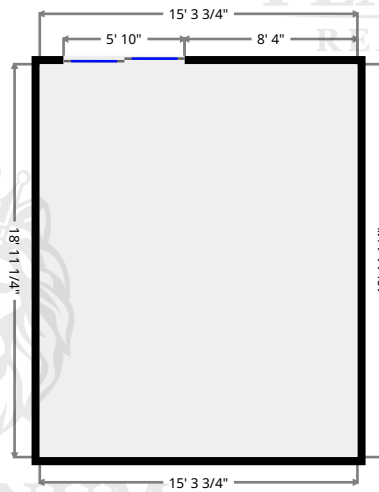

PLATINUM
 REAL ESTATE

Bedroom

Width: 17' 6 3/4"
 Length: 19' 4 1/2"
 Area: 224.06 sq ft
 Perimeter: 73' 10 1/2"

Closet

Width: 7' 3 1/4"
 Length: 10' 3/4"
 Area: 73.13 sq ft
 Perimeter: 34' 7 3/4"

Luxury Home Experts
 1-844-LUX-PROS
 ClevelandLuxuryExperts.com

All information deemed to be reliable but not guaranteed. This is not intended to solicit currently listed properties. Equal housing opportunities.

Closet

Width: 2'
 Length: 2' 7 3/4"
 Area: 5.27 sq ft
 Perimeter: 9' 3 1/4"

Closet

Width: 4' 10"
 Length: 7' 7 3/4"
 Area: 35.22 sq ft
 Perimeter: 24' 11 1/2"

Luxury Home Experts
 1-844-LUX-PROS
 ClevelandLuxuryExperts.com

PLATINUM
 REAL ESTATE

Upper Media Room

Width: 26' 3"
 Length: 32' 4 1/4"
 Area: 719.22 sq ft
 Perimeter: 117' 1 3/4"

Outdoor Veranda

Width: 15' 3 3/4"
 Length: 18' 11 1/4"
 Area: 289.94 sq ft
 Perimeter: 68' 6"

Luxury Home Experts
 1-844-LUX-PROS
 ClevelandLuxuryExperts.com

PLATINUM
 REAL ESTATE

Stairway

Width: 3' 4 1/2"
Length: 11' 9 1/4"
Area: 39.47 sq ft
Perimeter: 30' 3"