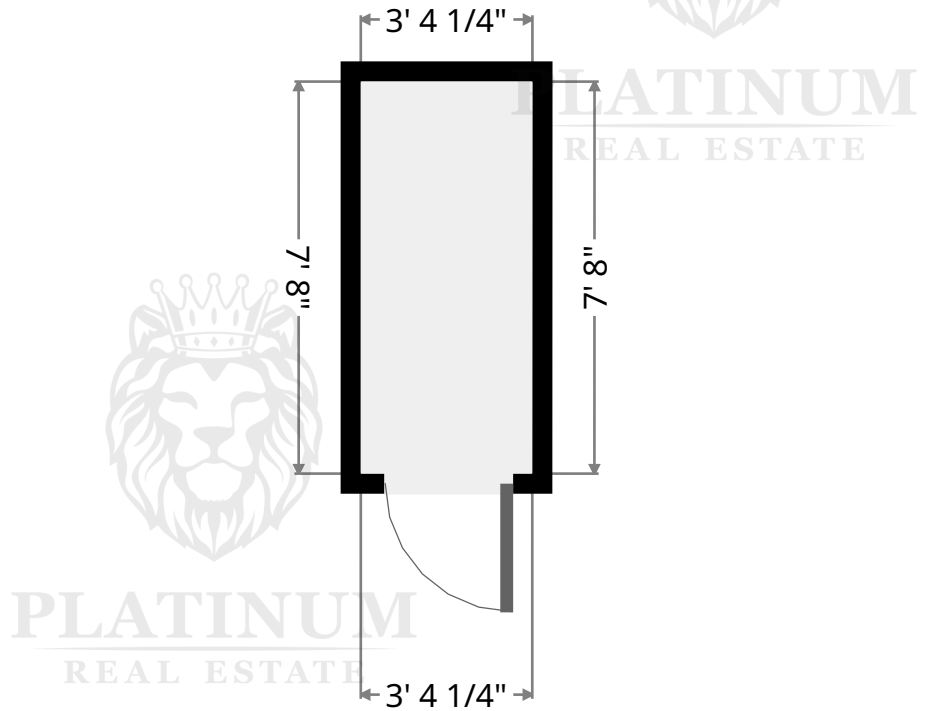

PLATINUM
 REAL ESTATE

Hall

Width: 20' 6 1/4"
 Length: 39' 2 3/4"
 Area: 343.88 sq ft
 Perimeter: 127' 9 1/2"

PLATINUM
 REAL ESTATE

Luxury Home Experts
 1-844-LUX-PROS
 ClevelandLuxuryExperts.com

Mark Denise Rick Donna

PLATINUM
 REAL ESTATE

Living Room

Width: 19' 9 3/4"
 Length: 21' 3/4"
 Area: 412.12 sq ft
 Perimeter: 79' 10 1/2"

Hall

Width: 5' 4 1/4"
 Length: 5' 6"
 Area: 29.35 sq ft
 Perimeter: 21' 8"

Luxury Home Experts
 1-844-LUX-PROS
 ClevelandLuxuryExperts.com

Mark Denise Rick Donna

PLATINUM
 REAL ESTATE

Hall

Width: 3' 1 1/2"
Length: 3' 7 3/4"
Area: 11.40 sq ft
Perimeter: 13' 6 1/2"

Stairway

Width: 3' 4 1/4"
Length: 7' 8"
Area: 25.68 sq ft
Perimeter: 22' 1/4"

Luxury Home Experts
1-844-LUX-PROS
ClevelandLuxuryExperts.com

Luxury Home Experts
 1-844-LUX-PROS
 ClevelandLuxuryExperts.com

Mark Denise Rick Donna

PLATINUM
 REAL ESTATE

Closet

Width: 5'
 Length: 10' 7"
 Area: 52.95 sq ft
 Perimeter: 31' 2"

Master Bedroom

Width: 12' 4 3/4"
 Length: 20' 1 1/4"
 Area: 243.19 sq ft
 Perimeter: 64' 11 1/4"