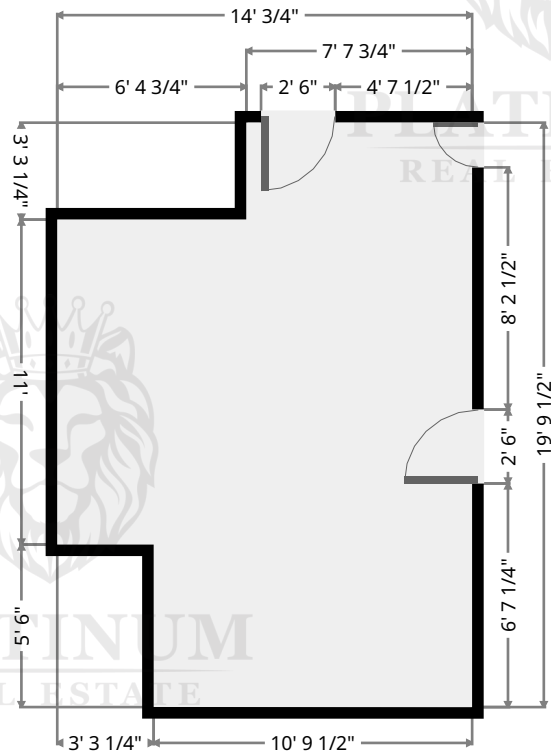

The Luxury Home Experts
1-844-LUX-PROS
ClevelandLuxuryExperts.com

PLATINUM
REAL ESTATE

Bedroom

Width: 16' 5 1/2"
 Length: 19' 1 1/4"
 Area: 222.72 sq ft
 Perimeter: 78' 6 1/4"

Bedroom

Width: 14' 3/4"
 Length: 19' 9 1/2"
 Area: 239.16 sq ft
 Perimeter: 67' 8 1/4"

Luxury Home Experts
 1-844-LUX-PROS
 ClevelandLuxuryExperts.com

Mark Denise Rick Donna

PLATINUM
 REAL ESTATE

Bathroom

Width: 3'
 Length: 7' 7 1/2"
 Area: 23.02 sq ft
 Perimeter: 21' 3 3/4"

Bathroom

Width: 7' 7 3/4"
 Length: 9'
 Area: 67.64 sq ft
 Perimeter: 39' 5 1/2"

Hall

Width: 11' 1 1/2"
 Length: 27' 8 3/4"
 Area: 158.53 sq ft
 Perimeter: 79' 3 1/2"

PLATINUM
 REAL ESTATE

PLATINUM
 REAL ESTATE

Luxury Home Experts
 1-844-LUX-PROS
 ClevelandLuxuryExperts.com

Mark Denise Rick Donna

All information deemed to be reliable but not guaranteed. This is not intended to solicit currently listed properties. Equal housing opportunities.

Closet

Width: 2'
 Length: 2' 7 3/4"
 Area: 5.27 sq ft
 Perimeter: 9' 3 1/4"