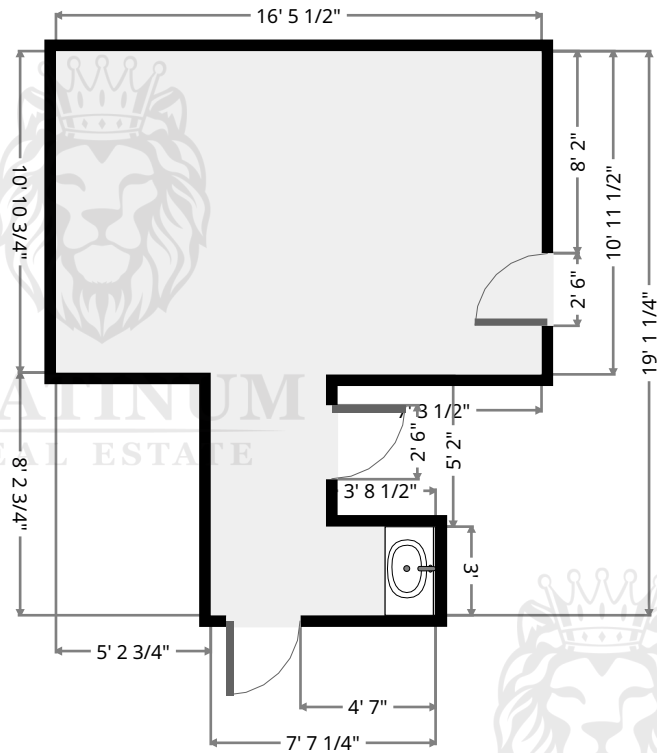

Mark Denise Rick Donna

PLATINUM
 REAL ESTATE

Hall

Width: 3' 1 1/2"
Length: 3' 7 3/4"
Area: 11.40 sq ft
Perimeter: 13' 6 1/2"

Stairway

Width: 3' 4 1/4"
Length: 7' 8"
Area: 25.68 sq ft
Perimeter: 22' 1/4"

Luxury Home Experts
1-844-LUX-PROS
ClevelandLuxuryExperts.com

Dining Room

Width: 12' 2 3/4"
Length: 15' 3 3/4"
Area: 187.18 sq ft
Perimeter: 55' 1"

Luxury Home Experts
1-844-LUX-PROS
ClevelandLuxuryExperts.com

Mark Denise Rick Donna

PLATINUM
REAL ESTATE

Closet

Width: 8' 6 1/4"
 Length: 14' 5"
 Area: 120.52 sq ft
 Perimeter: 45' 10 1/4"

The Luxury Home Experts
1-844-LUX-PROS
ClevelandLuxuryExperts.com

PLATINUM
REAL ESTATE

Bedroom

Width: 16' 5 1/2"
 Length: 19' 1 1/4"
 Area: 222.72 sq ft
 Perimeter: 78' 6 1/4"

Bedroom

Width: 14' 3/4"
 Length: 19' 9 1/2"
 Area: 239.16 sq ft
 Perimeter: 67' 8 1/4"

All information deemed to be reliable but not guaranteed. This is not intended to solicit currently listed properties. Equal housing opportunities.

Closet

Width: 2'
 Length: 2' 7 3/4"
 Area: 5.27 sq ft
 Perimeter: 9' 3 1/4"