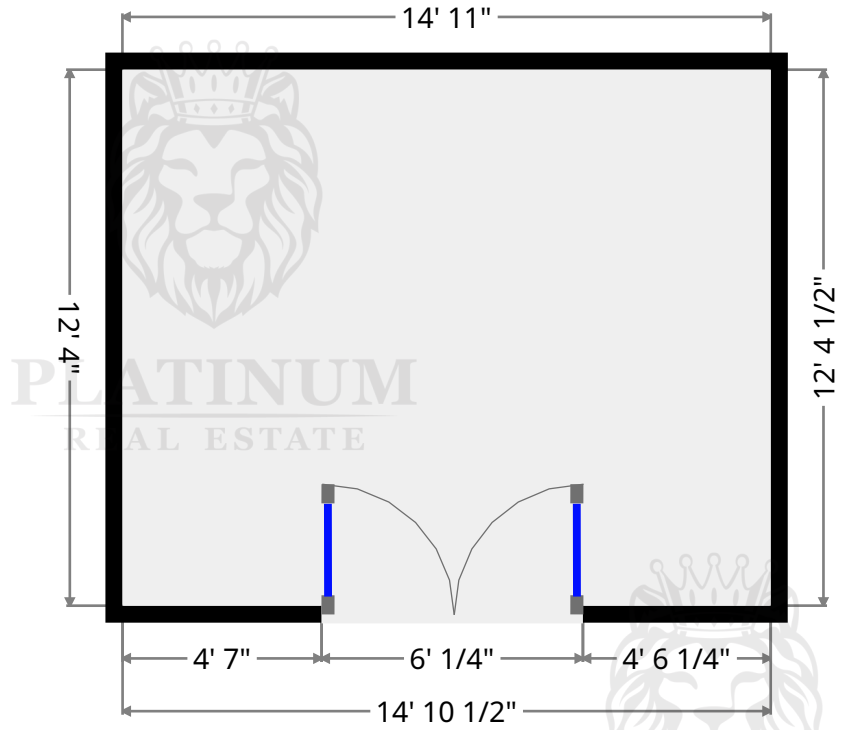

Luxury Home Experts
 1-844-LUX-PROS
 ClevelandLuxuryExperts.com

Mark Denise Rick Donna

PLATINUM
 REAL ESTATE

Closet

Width: 5'
 Length: 10' 7"
 Area: 52.95 sq ft
 Perimeter: 31' 2"

Master Bedroom

Width: 12' 4 3/4"
 Length: 20' 1 1/4"
 Area: 243.19 sq ft
 Perimeter: 64' 11 1/4"

Width: 13' 3 3/4"
 Length: 26' 1 1/2"
 Area: 347.89 sq ft
 Perimeter: 78' 10 1/2"

Luxury Home Experts
 1-844-LUX-PROS
 ClevelandLuxuryExperts.com

PLATINUM
 REAL ESTATE

Study

Width: 12' 4 1/2"
Length: 14' 10 1/2"
Area: 184.02 sq ft
Perimeter: 54' 6"

Dining Room

Width: 12' 2 3/4"
Length: 15' 3 3/4"
Area: 187.18 sq ft
Perimeter: 55' 1"

Luxury Home Experts
1-844-LUX-PROS
ClevelandLuxuryExperts.com

Mark Denise Rick Donna

PLATINUM
REAL ESTATE

Closet

Width: 8' 6 1/4"
 Length: 14' 5"
 Area: 120.52 sq ft
 Perimeter: 45' 10 1/4"

Toilet

Width: 4' 1 3/4"
 Length: 5' 5 1/4"
 Area: 20.51 sq ft
 Perimeter: 19' 2"

Luxury Home Experts
 1-844-LUX-PROS
 ClevelandLuxuryExperts.com

Mark Denise Rick Donna

PLATINUM
 REAL ESTATE

Bathroom

Width: 16' 8 1/4"
 Length: 18' 6 1/4"
 Area: 185.76 sq ft
 Perimeter: 70' 5 1/4"