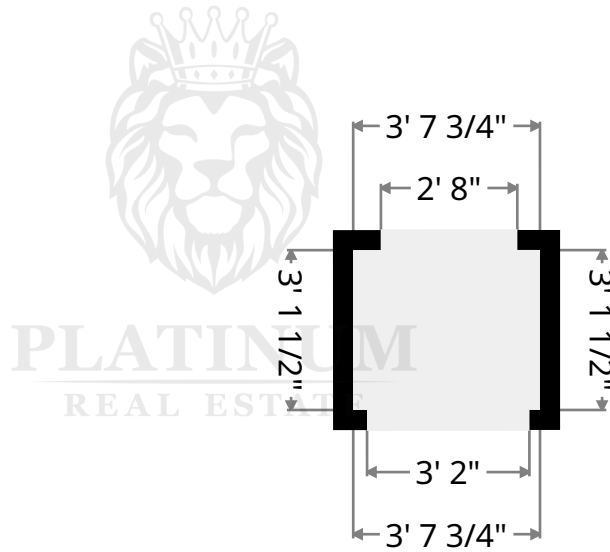

PLATINUM
 REAL ESTATE

Hall

Width: 20' 6 1/4"
 Length: 39' 2 3/4"
 Area: 343.88 sq ft
 Perimeter: 127' 9 1/2"

PLATINUM
 REAL ESTATE

Luxury Home Experts
 1-844-LUX-PROS
 ClevelandLuxuryExperts.com

Mark Denise Rick Donna

PLATINUM
 REAL ESTATE

Living Room

Width: 19' 9 3/4"
 Length: 21' 3/4"
 Area: 412.12 sq ft
 Perimeter: 79' 10 1/2"

Hall

Width: 5' 4 1/4"
 Length: 5' 6"
 Area: 29.35 sq ft
 Perimeter: 21' 8"

Luxury Home Experts
 1-844-LUX-PROS
 ClevelandLuxuryExperts.com

Mark Denise Rick Donna

PLATINUM
 REAL ESTATE

Hall

Width: 3' 1 1/2"
Length: 3' 7 3/4"
Area: 11.40 sq ft
Perimeter: 13' 6 1/2"

Stairway

Width: 3' 4 1/4"
Length: 7' 8"
Area: 25.68 sq ft
Perimeter: 22' 1/4"

Luxury Home Experts
1-844-LUX-PROS
ClevelandLuxuryExperts.com

Luxury Home Experts
 1-844-LUX-PROS
 ClevelandLuxuryExperts.com

Mark Denise Rick Donna

PLATINUM
 REAL ESTATE

Closet

Width: 5'
 Length: 10' 7"
 Area: 52.95 sq ft
 Perimeter: 31' 2"

Master Bedroom

Width: 12' 4 3/4"
 Length: 20' 1 1/4"
 Area: 243.19 sq ft
 Perimeter: 64' 11 1/4"