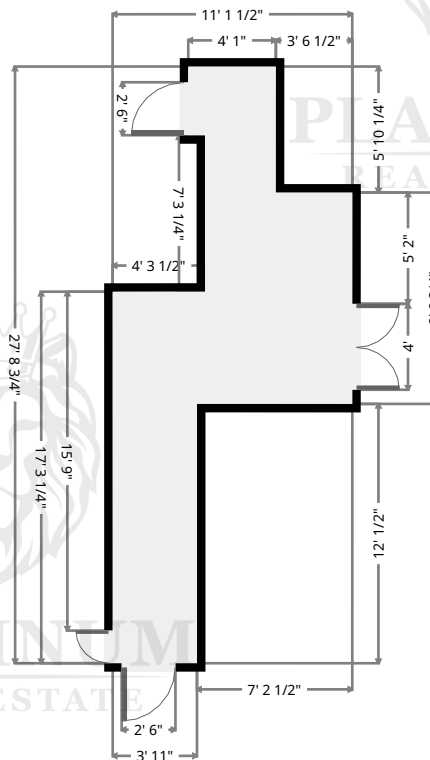

Luxury Home Experts
 1-844-LUX-PROS
 ClevelandLuxuryExperts.com

Mark Denise Rick Donna

PLATINUM
 REAL ESTATE

Closet

Width: 5' 4 1/2"
 Length: 6' 6 1/4"
 Area: 31.91 sq ft
 Perimeter: 23' 9 3/4"

PLATINUM
 REAL ESTATE

Hall

Width: 11' 1 1/2"
 Length: 27' 8 3/4"
 Area: 158.53 sq ft
 Perimeter: 79' 3 1/2"

PLATINUM
 REAL ESTATE

PLATINUM
 REAL ESTATE

Luxury Home Experts
 1-844-LUX-PROS
 ClevelandLuxuryExperts.com

Mark Denise Rick Donna

PLATINUM
 REAL ESTATE

Bedroom

Width: 17' 6 3/4"
 Length: 19' 4 1/2"
 Area: 224.06 sq ft
 Perimeter: 73' 10 1/2"

Closet

Width: 7' 3 1/4"
 Length: 10' 3/4"
 Area: 73.13 sq ft
 Perimeter: 34' 7 3/4"

Luxury Home Experts
 1-844-LUX-PROS
 ClevelandLuxuryExperts.com

All information deemed to be reliable but not guaranteed. This is not intended to solicit currently listed properties. Equal housing opportunities.

Closet

Width: 2'
 Length: 2' 7 3/4"
 Area: 5.27 sq ft
 Perimeter: 9' 3 1/4"