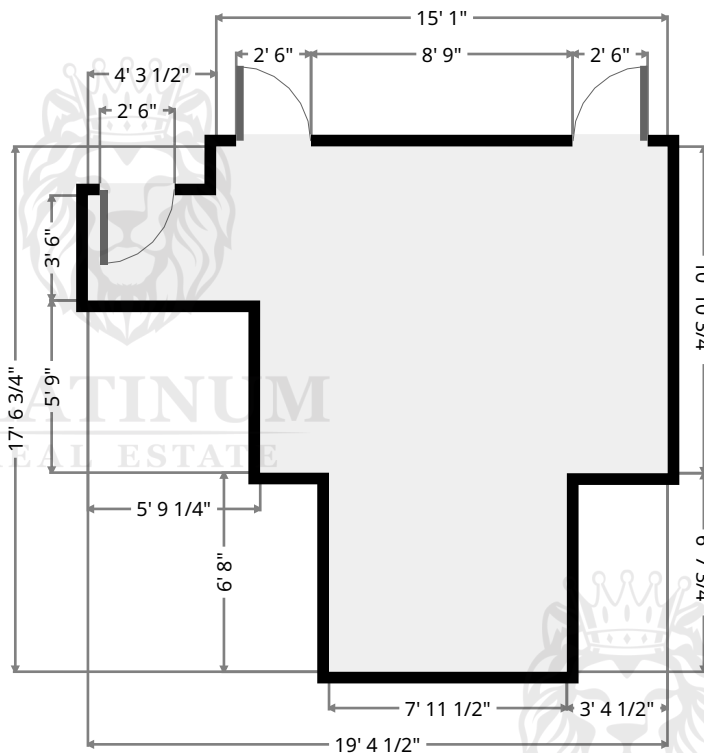

Luxury Home Experts
 1-844-LUX-PROS
 ClevelandLuxuryExperts.com

Mark Denise Rick Donna

PLATINUM
 REAL ESTATE

Closet

Width: 5' 4 1/2"
 Length: 6' 6 1/4"
 Area: 31.91 sq ft
 Perimeter: 23' 9 3/4"

PLATINUM
 REAL ESTATE

Hall

Width: 11' 1 1/2"
 Length: 27' 8 3/4"
 Area: 158.53 sq ft
 Perimeter: 79' 3 1/2"

PLATINUM
 REAL ESTATE

PLATINUM
 REAL ESTATE

Luxury Home Experts
 1-844-LUX-PROS
 ClevelandLuxuryExperts.com

Mark Denise Rick Donna

PLATINUM
 REAL ESTATE

Bedroom

Width: 17' 6 3/4"
 Length: 19' 4 1/2"
 Area: 224.06 sq ft
 Perimeter: 73' 10 1/2"

Closet

Width: 7' 3 1/4"
 Length: 10' 3/4"
 Area: 73.13 sq ft
 Perimeter: 34' 7 3/4"

Luxury Home Experts
 1-844-LUX-PROS
 ClevelandLuxuryExperts.com

All information deemed to be reliable but not guaranteed. This is not intended to solicit currently listed properties. Equal housing opportunities.

Closet

Width: 2'
 Length: 2' 7 3/4"
 Area: 5.27 sq ft
 Perimeter: 9' 3 1/4"