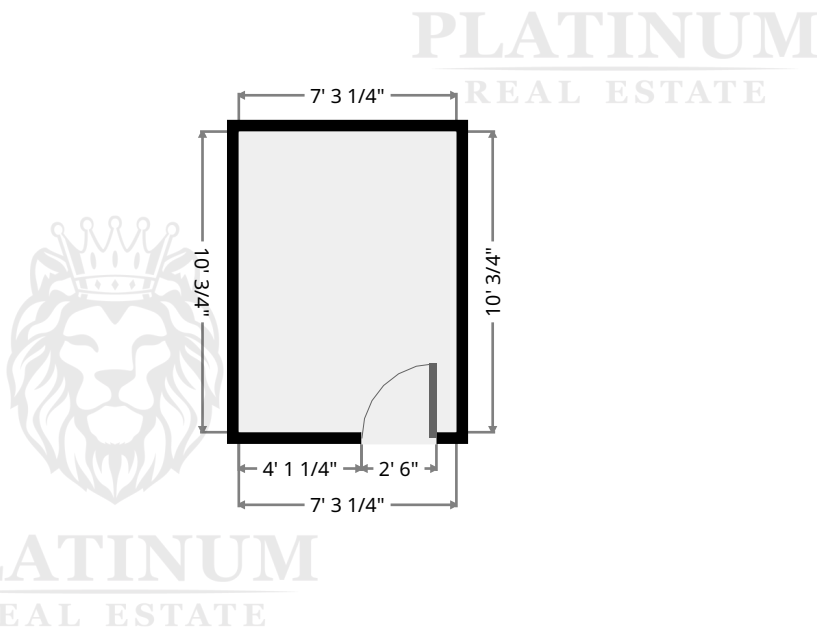

Hall

Width: 11' 1 1/2"
 Length: 27' 8 3/4"
 Area: 158.53 sq ft
 Perimeter: 79' 3 1/2"

PLATINUM
 REAL ESTATE

PLATINUM
 REAL ESTATE

Luxury Home Experts
 1-844-LUX-PROS
 ClevelandLuxuryExperts.com

Mark Denise Rick Donna

PLATINUM
 REAL ESTATE

Bedroom

Width: 17' 6 3/4"
 Length: 19' 4 1/2"
 Area: 224.06 sq ft
 Perimeter: 73' 10 1/2"

Closet

Width: 7' 3 1/4"
 Length: 10' 3/4"
 Area: 73.13 sq ft
 Perimeter: 34' 7 3/4"

Luxury Home Experts
 1-844-LUX-PROS
 ClevelandLuxuryExperts.com

Mark Denise Rick Donna

PLATINUM
 REAL ESTATE

Bathroom

Width: 7' 5"
 Length: 10' 1/2"
 Area: 66.05 sq ft
 Perimeter: 41' 3/4"

3  Vanity Cabinet

- Height: 3' 1/4"

Luxury Home Experts
 1-844-LUX-PROS
 ClevelandLuxuryExperts.com

All information deemed to be reliable but not guaranteed. This is not intended to solicit currently listed properties. Equal housing opportunities.

Closet

Width: 2'
 Length: 2' 7 3/4"
 Area: 5.27 sq ft
 Perimeter: 9' 3 1/4"