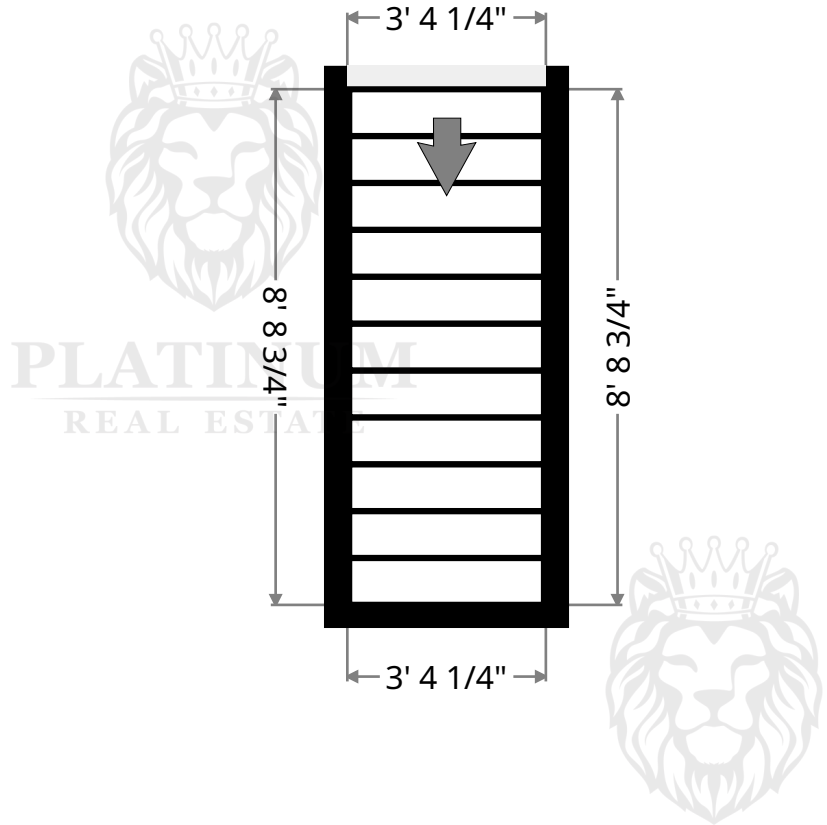

Stairway

Width: 3' 4 1/4"
Length: 8' 8 3/4"
Area: 29.36 sq ft
Perimeter: 24' 2 1/4"