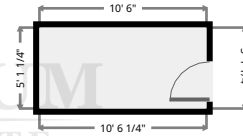

Ground Floor

572 Club Drive West, Aurora, Ohio 44202

The Luxury Home Experts
1-844-LUX-PROS
ClevelandLuxuryExperts.com

PLATINUM
REAL ESTATE

Closet

Width: 5' 1 1/4"
 Length: 10' 6 1/4"
 Area: 53.58 sq ft
 Perimeter: 31' 2 3/4"

PLATINUM
 REAL ESTATE

Hall

Width: 20' 6 1/4"
 Length: 39' 2 3/4"
 Area: 343.88 sq ft
 Perimeter: 127' 9 1/2"

PLATINUM
 REAL ESTATE

Luxury Home Experts
 1-844-LUX-PROS
 ClevelandLuxuryExperts.com

Mark Denise Rick Donna

PLATINUM
 REAL ESTATE

Living Room

Width: 19' 9 3/4"
 Length: 21' 3/4"
 Area: 412.12 sq ft
 Perimeter: 79' 10 1/2"

Hall

Width: 5' 4 1/4"
 Length: 5' 6"
 Area: 29.35 sq ft
 Perimeter: 21' 8"

Luxury Home Experts
 1-844-LUX-PROS
 ClevelandLuxuryExperts.com

Mark Denise Rick Donna

PLATINUM
 REAL ESTATE

Hall

Width: 3' 1 1/2"
Length: 3' 7 3/4"
Area: 11.40 sq ft
Perimeter: 13' 6 1/2"

Stairway

Width: 3' 4 1/4"
Length: 7' 8"
Area: 25.68 sq ft
Perimeter: 22' 1/4"

Luxury Home Experts
1-844-LUX-PROS
ClevelandLuxuryExperts.com