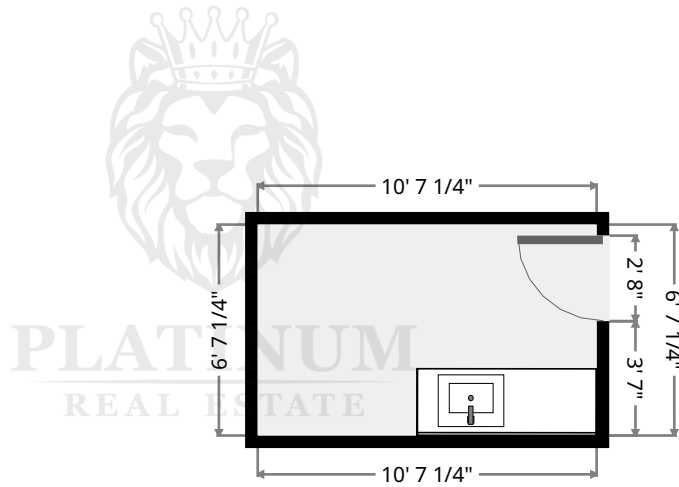

Luxury Home Experts
 1-844-LUX-PROS
 ClevelandLuxuryExperts.com

Mark Denise Rick Donna

PLATINUM
 REAL ESTATE

Closet

Width: 5'
 Length: 10' 7"
 Area: 52.95 sq ft
 Perimeter: 31' 2"

Master Bedroom

Width: 12' 4 3/4"
 Length: 20' 1 1/4"
 Area: 243.19 sq ft
 Perimeter: 64' 11 1/4"

Luxury Home Experts
 1-844-LUX-PROS
 ClevelandLuxuryExperts.com

Mark Denise Rick Donna

PLATINUM
 REAL ESTATE

Laundry Room

Width: 6' 7 1/4"
 Length: 10' 7 1/4"
 Area: 69.87 sq ft
 Perimeter: 34' 4 1/2"

Kitchen

Width: 13' 3 3/4"
 Length: 26' 1 1/2"
 Area: 347.89 sq ft
 Perimeter: 78' 10 1/2"

Luxury Home Experts
 1-844-LUX-PROS
 ClevelandLuxuryExperts.com

PLATINUM
 REAL ESTATE

Study

Width: 12' 4 1/2"
Length: 14' 10 1/2"
Area: 184.02 sq ft
Perimeter: 54' 6"

Dining Room

Width: 12' 2 3/4"
Length: 15' 3 3/4"
Area: 187.18 sq ft
Perimeter: 55' 1"

Luxury Home Experts
1-844-LUX-PROS
ClevelandLuxuryExperts.com

Mark Denise Rick Donna

PLATINUM
REAL ESTATE

Closet

Width: 8' 6 1/4"
 Length: 14' 5"
 Area: 120.52 sq ft
 Perimeter: 45' 10 1/4"