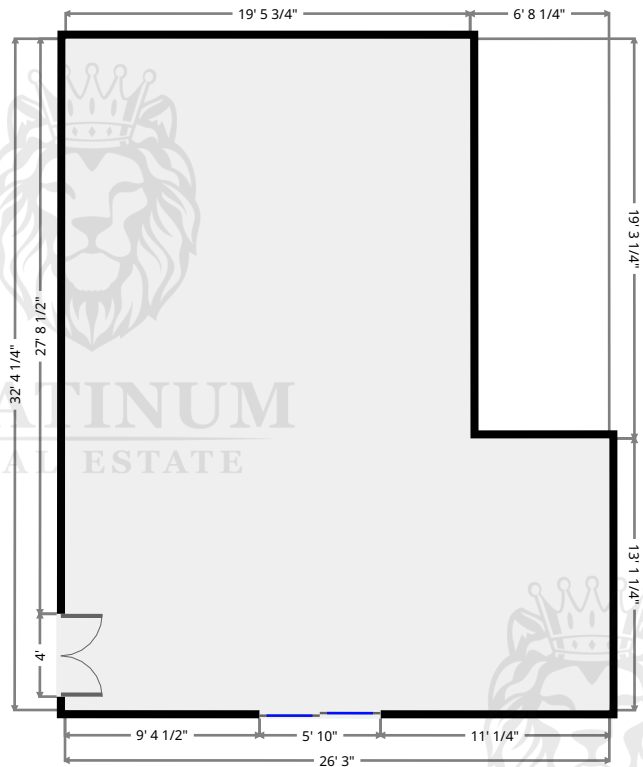

PLATINUM
 REAL ESTATE

Bedroom

Width: 17' 6 3/4"
 Length: 19' 4 1/2"
 Area: 224.06 sq ft
 Perimeter: 73' 10 1/2"

Closet

Width: 7' 3 1/4"
 Length: 10' 3/4"
 Area: 73.13 sq ft
 Perimeter: 34' 7 3/4"

Luxury Home Experts
 1-844-LUX-PROS
 ClevelandLuxuryExperts.com

All information deemed to be reliable but not guaranteed. This is not intended to solicit currently listed properties. Equal housing opportunities.

Closet

Width: 2'
 Length: 2' 7 3/4"
 Area: 5.27 sq ft
 Perimeter: 9' 3 1/4"

Closet

Width: 4' 10"
 Length: 7' 7 3/4"
 Area: 35.22 sq ft
 Perimeter: 24' 11 1/2"

Luxury Home Experts
 1-844-LUX-PROS
 ClevelandLuxuryExperts.com

PLATINUM
 REAL ESTATE

Upper Media Room

Width: 26' 3"
 Length: 32' 4 1/4"
 Area: 719.22 sq ft
 Perimeter: 117' 1 3/4"

Outdoor Veranda

Width: 15' 3 3/4"
 Length: 18' 11 1/4"
 Area: 289.94 sq ft
 Perimeter: 68' 6"

Luxury Home Experts
 1-844-LUX-PROS
 ClevelandLuxuryExperts.com

PLATINUM
 REAL ESTATE

Stairway

Width: 3' 4 1/2"
Length: 11' 9 1/4"
Area: 39.47 sq ft
Perimeter: 30' 3"