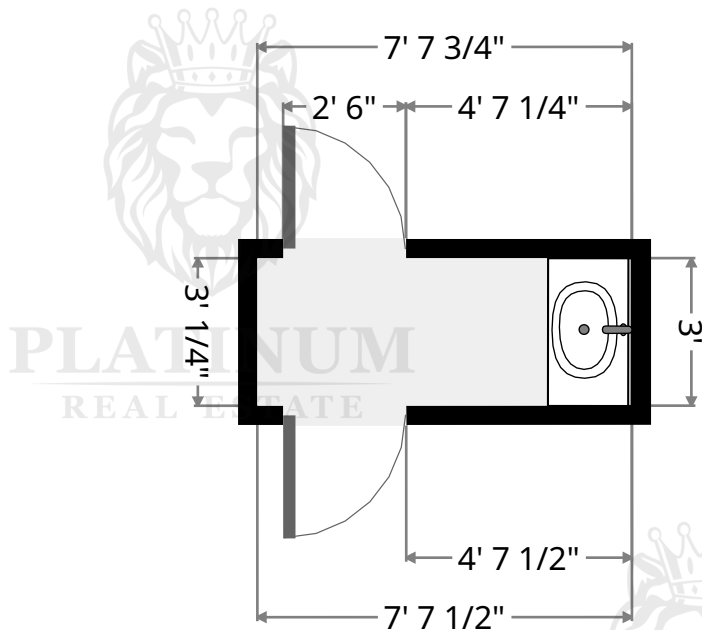

The Luxury Home Experts
1-844-LUX-PROS
ClevelandLuxuryExperts.com

PLATINUM
REAL ESTATE

Bedroom

Width: 16' 5 1/2"
 Length: 19' 1 1/4"
 Area: 222.72 sq ft
 Perimeter: 78' 6 1/4"

Bedroom

Width: 14' 3/4"
 Length: 19' 9 1/2"
 Area: 239.16 sq ft
 Perimeter: 67' 8 1/4"

Luxury Home Experts
 1-844-LUX-PROS
 ClevelandLuxuryExperts.com

Mark Denise Rick Donna

PLATINUM
 REAL ESTATE

Bathroom

Width: 3'
 Length: 7' 7 1/2"
 Area: 23.02 sq ft
 Perimeter: 21' 3 3/4"

Bathroom

Width: 7' 7 3/4"
 Length: 9'
 Area: 67.64 sq ft
 Perimeter: 39' 5 1/2"

Luxury Home Experts
 1-844-LUX-PROS
 ClevelandLuxuryExperts.com

Mark Denise Rick Donna

PLATINUM
 REAL ESTATE

Closet

Width: 5' 4 1/2"
 Length: 6' 6 1/4"
 Area: 31.91 sq ft
 Perimeter: 23' 9 3/4"

PLATINUM
 REAL ESTATE

Hall

Width: 11' 1 1/2"
 Length: 27' 8 3/4"
 Area: 158.53 sq ft
 Perimeter: 79' 3 1/2"

PLATINUM
 REAL ESTATE

PLATINUM
 REAL ESTATE

Luxury Home Experts
 1-844-LUX-PROS
 ClevelandLuxuryExperts.com

Mark Denise Rick Donna