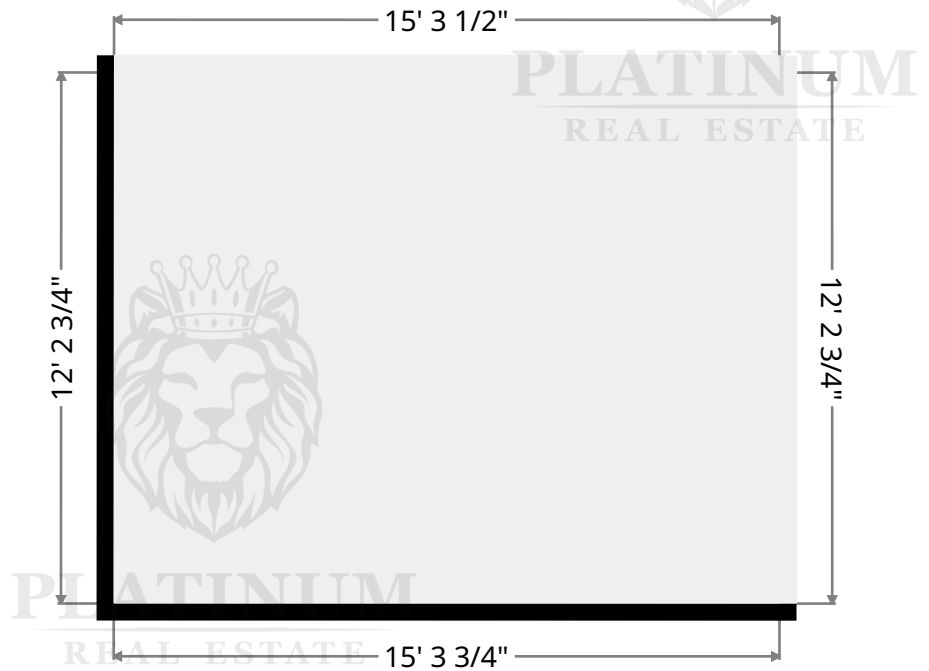

Mark Denise Rick Donna

PLATINUM
 REAL ESTATE

Hall

Width: 3' 1 1/2"
Length: 3' 7 3/4"
Area: 11.40 sq ft
Perimeter: 13' 6 1/2"

Stairway

Width: 3' 4 1/4"
Length: 7' 8"
Area: 25.68 sq ft
Perimeter: 22' 1/4"

Luxury Home Experts
1-844-LUX-PROS
ClevelandLuxuryExperts.com

Luxury Home Experts
 1-844-LUX-PROS
 ClevelandLuxuryExperts.com

Mark Denise Rick Donna

PLATINUM
 REAL ESTATE

Closet

Width: 5'
 Length: 10' 7"
 Area: 52.95 sq ft
 Perimeter: 31' 2"

Master Bedroom

Width: 12' 4 3/4"
 Length: 20' 1 1/4"
 Area: 243.19 sq ft
 Perimeter: 64' 11 1/4"

Width: 13' 3 3/4"
 Length: 26' 1 1/2"
 Area: 347.89 sq ft
 Perimeter: 78' 10 1/2"

Luxury Home Experts
 1-844-LUX-PROS
 ClevelandLuxuryExperts.com

PLATINUM
 REAL ESTATE

Study

Width: 12' 4 1/2"
Length: 14' 10 1/2"
Area: 184.02 sq ft
Perimeter: 54' 6"

Dining Room

Width: 12' 2 3/4"
Length: 15' 3 3/4"
Area: 187.18 sq ft
Perimeter: 55' 1"

Luxury Home Experts
1-844-LUX-PROS
ClevelandLuxuryExperts.com

Mark Denise Rick Donna

PLATINUM
REAL ESTATE

Closet

Width: 8' 6 1/4"
 Length: 14' 5"
 Area: 120.52 sq ft
 Perimeter: 45' 10 1/4"