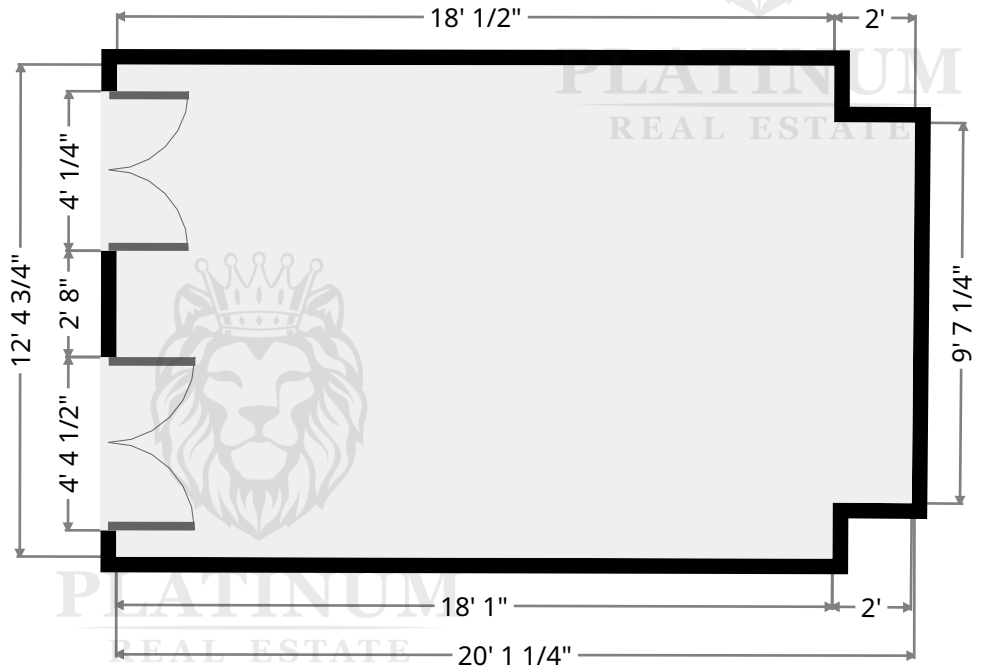

Mark Denise Rick Donna

PLATINUM
 REAL ESTATE

Hall

Width: 3' 1 1/2"
Length: 3' 7 3/4"
Area: 11.40 sq ft
Perimeter: 13' 6 1/2"

Stairway

Width: 3' 4 1/4"
Length: 7' 8"
Area: 25.68 sq ft
Perimeter: 22' 1/4"

Luxury Home Experts
1-844-LUX-PROS
ClevelandLuxuryExperts.com

Luxury Home Experts
 1-844-LUX-PROS
 ClevelandLuxuryExperts.com

Mark Denise Rick Donna

PLATINUM
 REAL ESTATE

Closet

Width: 5'
 Length: 10' 7"
 Area: 52.95 sq ft
 Perimeter: 31' 2"

Master Bedroom

Width: 12' 4 3/4"
 Length: 20' 1 1/4"
 Area: 243.19 sq ft
 Perimeter: 64' 11 1/4"

Width: 13' 3 3/4"
 Length: 26' 1 1/2"
 Area: 347.89 sq ft
 Perimeter: 78' 10 1/2"

Luxury Home Experts
 1-844-LUX-PROS
 ClevelandLuxuryExperts.com

PLATINUM
 REAL ESTATE

Study

Width: 12' 4 1/2"
Length: 14' 10 1/2"
Area: 184.02 sq ft
Perimeter: 54' 6"

Dining Room

Width: 12' 2 3/4"
Length: 15' 3 3/4"
Area: 187.18 sq ft
Perimeter: 55' 1"

Luxury Home Experts
1-844-LUX-PROS
ClevelandLuxuryExperts.com

Mark Denise Rick Donna

PLATINUM
REAL ESTATE

Closet

Width: 8' 6 1/4"
 Length: 14' 5"
 Area: 120.52 sq ft
 Perimeter: 45' 10 1/4"