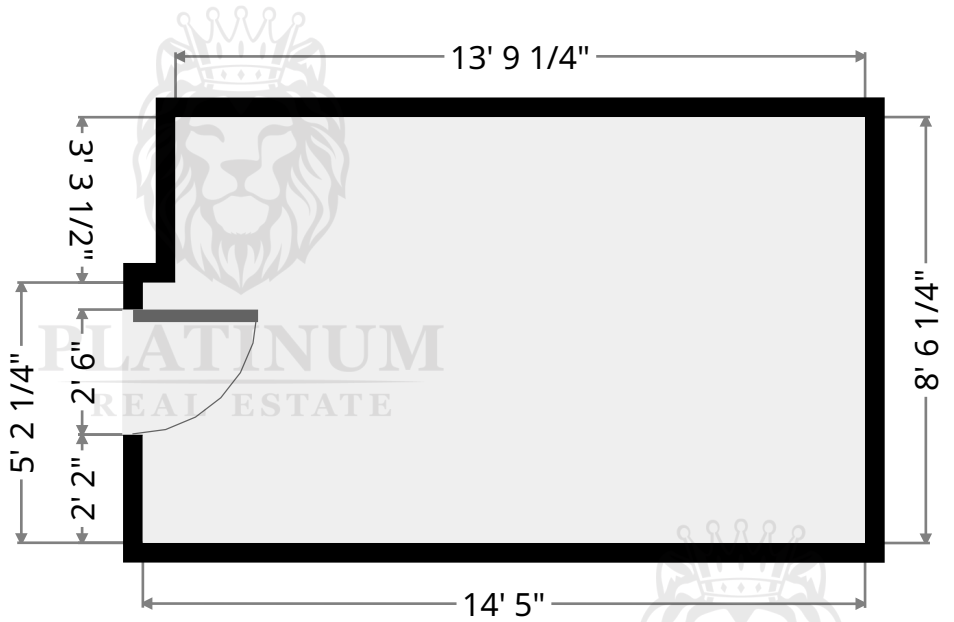

Luxury Home Experts
 1-844-LUX-PROS
 ClevelandLuxuryExperts.com

Mark Denise Rick Donna

PLATINUM
 REAL ESTATE

Closet

Width: 5'
 Length: 10' 7"
 Area: 52.95 sq ft
 Perimeter: 31' 2"

Master Bedroom

Width: 12' 4 3/4"
 Length: 20' 1 1/4"
 Area: 243.19 sq ft
 Perimeter: 64' 11 1/4"

Width: 13' 3 3/4"
 Length: 26' 1 1/2"
 Area: 347.89 sq ft
 Perimeter: 78' 10 1/2"

Luxury Home Experts
 1-844-LUX-PROS
 ClevelandLuxuryExperts.com

PLATINUM
 REAL ESTATE

Study

Width: 12' 4 1/2"
Length: 14' 10 1/2"
Area: 184.02 sq ft
Perimeter: 54' 6"

Dining Room

Width: 12' 2 3/4"
Length: 15' 3 3/4"
Area: 187.18 sq ft
Perimeter: 55' 1"

Luxury Home Experts
1-844-LUX-PROS
ClevelandLuxuryExperts.com

Mark Denise Rick Donna

PLATINUM
REAL ESTATE

Closet

Width: 8' 6 1/4"
 Length: 14' 5"
 Area: 120.52 sq ft
 Perimeter: 45' 10 1/4"

Toilet

Width: 4' 1 3/4"
 Length: 5' 5 1/4"
 Area: 20.51 sq ft
 Perimeter: 19' 2"

Luxury Home Experts
 1-844-LUX-PROS
 ClevelandLuxuryExperts.com

Mark Denise Rick Donna

PLATINUM
 REAL ESTATE

Bathroom

Width: 16' 8 1/4"
 Length: 18' 6 1/4"
 Area: 185.76 sq ft
 Perimeter: 70' 5 1/4"