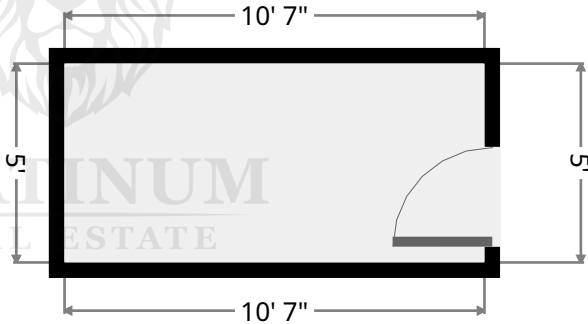

Luxury Home Experts
 1-844-LUX-PROS
 ClevelandLuxuryExperts.com

Mark Denise Rick Donna

PLATINUM
 REAL ESTATE

Closet

Width: 5'
 Length: 10' 7"
 Area: 52.95 sq ft
 Perimeter: 31' 2"

Master Bedroom

Width: 12' 4 3/4"
 Length: 20' 1 1/4"
 Area: 243.19 sq ft
 Perimeter: 64' 11 1/4"

Luxury Home Experts
 1-844-LUX-PROS
 ClevelandLuxuryExperts.com

Mark Denise Rick Donna

PLATINUM
 REAL ESTATE

Laundry Room

Width: 6' 7 1/4"
 Length: 10' 7 1/4"
 Area: 69.87 sq ft
 Perimeter: 34' 4 1/2"

Kitchen

Width: 13' 3 3/4"
 Length: 26' 1 1/2"
 Area: 347.89 sq ft
 Perimeter: 78' 10 1/2"

Luxury Home Experts
 1-844-LUX-PROS
 ClevelandLuxuryExperts.com

PLATINUM
 REAL ESTATE

Study

Width: 12' 4 1/2"
Length: 14' 10 1/2"
Area: 184.02 sq ft
Perimeter: 54' 6"

Dining Room

Width: 12' 2 3/4"
Length: 15' 3 3/4"
Area: 187.18 sq ft
Perimeter: 55' 1"

Luxury Home Experts
1-844-LUX-PROS
ClevelandLuxuryExperts.com

Mark Denise Rick Donna

PLATINUM
REAL ESTATE

Closet

Width: 8' 6 1/4"
 Length: 14' 5"
 Area: 120.52 sq ft
 Perimeter: 45' 10 1/4"