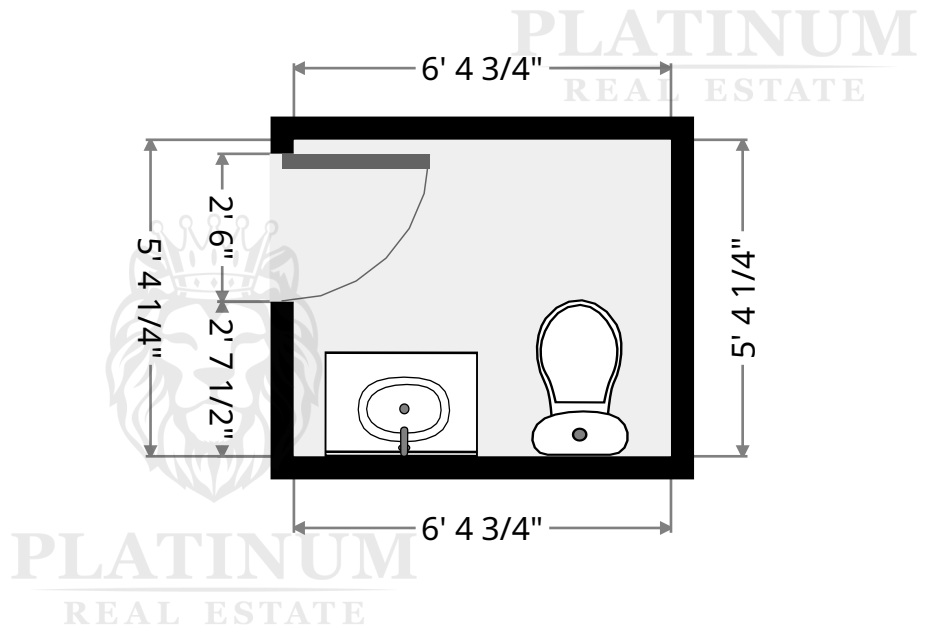

Mark Denise Rick Donna

PLATINUM
 REAL ESTATE

Hall

Width: 3' 1 1/2"
Length: 3' 7 3/4"
Area: 11.40 sq ft
Perimeter: 13' 6 1/2"

Stairway

Width: 3' 4 1/4"
Length: 7' 8"
Area: 25.68 sq ft
Perimeter: 22' 1/4"

Luxury Home Experts
1-844-LUX-PROS
ClevelandLuxuryExperts.com

Mark Denise Rick Donna

PLATINUM
REAL ESTATE

Stairway

Width: 3' 4 1/4"
 Length: 8' 8 3/4"
 Area: 29.36 sq ft
 Perimeter: 24' 2 1/4"

Bathroom

Width: 5' 4 1/4"
 Length: 6' 4 3/4"
 Area: 34.23 sq ft
 Perimeter: 23' 6"

Luxury Home Experts
 1-844-LUX-PROS
 ClevelandLuxuryExperts.com

Mark Denise Rick Donna

PLATINUM
 REAL ESTATE

Closet

Width: 5'
 Length: 10' 7"
 Area: 52.95 sq ft
 Perimeter: 31' 2"

Master Bedroom

Width: 12' 4 3/4"
 Length: 20' 1 1/4"
 Area: 243.19 sq ft
 Perimeter: 64' 11 1/4"

Dining Room

Width: 12' 2 3/4"
Length: 15' 3 3/4"
Area: 187.18 sq ft
Perimeter: 55' 1"

Luxury Home Experts
1-844-LUX-PROS
ClevelandLuxuryExperts.com

Mark Denise Rick Donna

PLATINUM
REAL ESTATE

Closet

Width: 8' 6 1/4"
 Length: 14' 5"
 Area: 120.52 sq ft
 Perimeter: 45' 10 1/4"