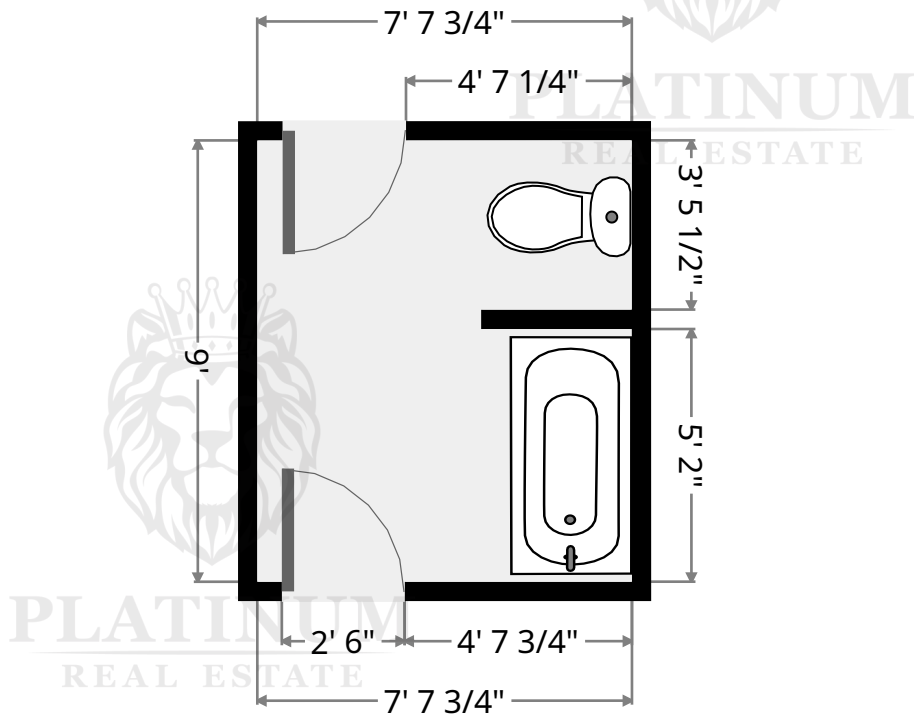

The Luxury Home Experts
1-844-LUX-PROS
ClevelandLuxuryExperts.com

PLATINUM
REAL ESTATE

Bedroom

Width: 16' 5 1/2"
 Length: 19' 1 1/4"
 Area: 222.72 sq ft
 Perimeter: 78' 6 1/4"

Bedroom

Width: 14' 3/4"
 Length: 19' 9 1/2"
 Area: 239.16 sq ft
 Perimeter: 67' 8 1/4"

Luxury Home Experts
 1-844-LUX-PROS
 ClevelandLuxuryExperts.com

Mark Denise Rick Donna

PLATINUM
 REAL ESTATE

Bathroom

Width: 3'
 Length: 7' 7 1/2"
 Area: 23.02 sq ft
 Perimeter: 21' 3 3/4"

Bathroom

Width: 7' 7 3/4"
 Length: 9'
 Area: 67.64 sq ft
 Perimeter: 39' 5 1/2"

Luxury Home Experts
 1-844-LUX-PROS
 ClevelandLuxuryExperts.com

Mark Denise Rick Donna

PLATINUM
 REAL ESTATE

Closet

Width: 5' 4 1/2"
 Length: 6' 6 1/4"
 Area: 31.91 sq ft
 Perimeter: 23' 9 3/4"

PLATINUM
 REAL ESTATE

All information deemed to be reliable but not guaranteed. This is not intended to solicit currently listed properties. Equal housing opportunities.

Closet

Width: 2'
 Length: 2' 7 3/4"
 Area: 5.27 sq ft
 Perimeter: 9' 3 1/4"