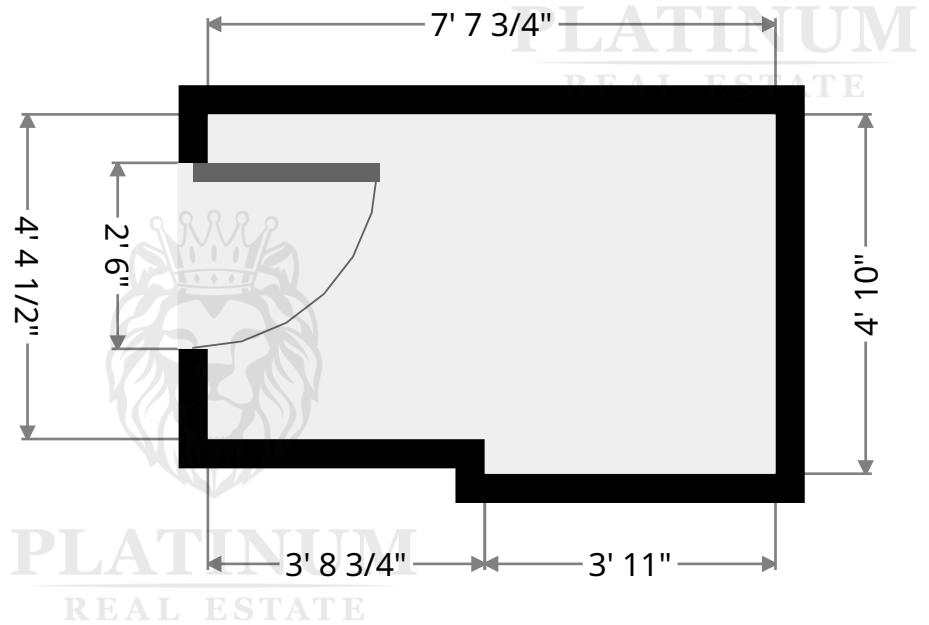

Hall

Width: 11' 1 1/2"
 Length: 27' 8 3/4"
 Area: 158.53 sq ft
 Perimeter: 79' 3 1/2"

PLATINUM
 REAL ESTATE

PLATINUM
 REAL ESTATE

Luxury Home Experts
 1-844-LUX-PROS
 ClevelandLuxuryExperts.com

Mark Denise Rick Donna

PLATINUM
 REAL ESTATE

Bedroom

Width: 17' 6 3/4"
 Length: 19' 4 1/2"
 Area: 224.06 sq ft
 Perimeter: 73' 10 1/2"

Closet

Width: 7' 3 1/4"
 Length: 10' 3/4"
 Area: 73.13 sq ft
 Perimeter: 34' 7 3/4"

Luxury Home Experts
 1-844-LUX-PROS
 ClevelandLuxuryExperts.com

All information deemed to be reliable but not guaranteed. This is not intended to solicit currently listed properties. Equal housing opportunities.

Closet

Width: 2'
 Length: 2' 7 3/4"
 Area: 5.27 sq ft
 Perimeter: 9' 3 1/4"

Closet

Width: 4' 10"
 Length: 7' 7 3/4"
 Area: 35.22 sq ft
 Perimeter: 24' 11 1/2"

Luxury Home Experts
 1-844-LUX-PROS
 ClevelandLuxuryExperts.com

PLATINUM
 REAL ESTATE

Upper Media Room

Width: 26' 3"
 Length: 32' 4 1/4"
 Area: 719.22 sq ft
 Perimeter: 117' 1 3/4"