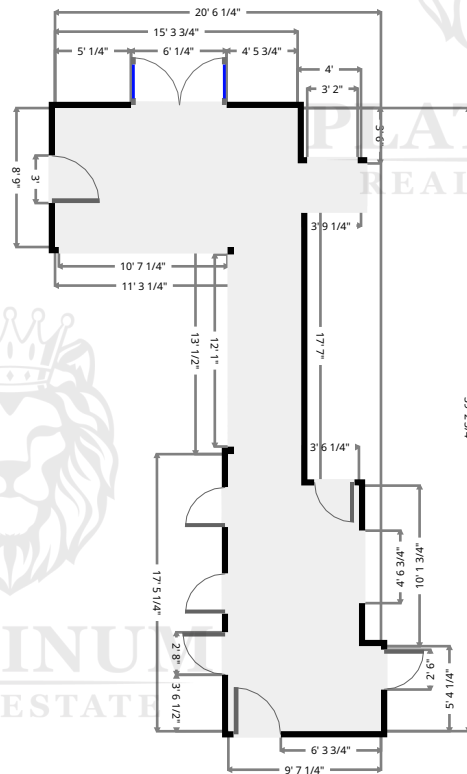

Ground Floor

572 Club Drive West, Aurora, Ohio 44202

The Luxury Home Experts
1-844-LUX-PROS
ClevelandLuxuryExperts.com

PLATINUM
REAL ESTATE

Closet

Width: 5' 1 1/4"
 Length: 10' 6 1/4"
 Area: 53.58 sq ft
 Perimeter: 31' 2 3/4"

PLATINUM
 REAL ESTATE

Hall

Width: 20' 6 1/4"
 Length: 39' 2 3/4"
 Area: 343.88 sq ft
 Perimeter: 127' 9 1/2"

PLATINUM
 REAL ESTATE

Luxury Home Experts
 1-844-LUX-PROS
 ClevelandLuxuryExperts.com

Mark Denise Rick Donna

PLATINUM
 REAL ESTATE

Living Room

Width: 19' 9 3/4"
 Length: 21' 3/4"
 Area: 412.12 sq ft
 Perimeter: 79' 10 1/2"

Hall

Width: 5' 4 1/4"
 Length: 5' 6"
 Area: 29.35 sq ft
 Perimeter: 21' 8"

Luxury Home Experts
 1-844-LUX-PROS
 ClevelandLuxuryExperts.com

Mark Denise Rick Donna

PLATINUM
 REAL ESTATE

Hall

Width: 3' 1 1/2"
Length: 3' 7 3/4"
Area: 11.40 sq ft
Perimeter: 13' 6 1/2"

Stairway

Width: 3' 4 1/4"
Length: 7' 8"
Area: 25.68 sq ft
Perimeter: 22' 1/4"

Luxury Home Experts
1-844-LUX-PROS
ClevelandLuxuryExperts.com